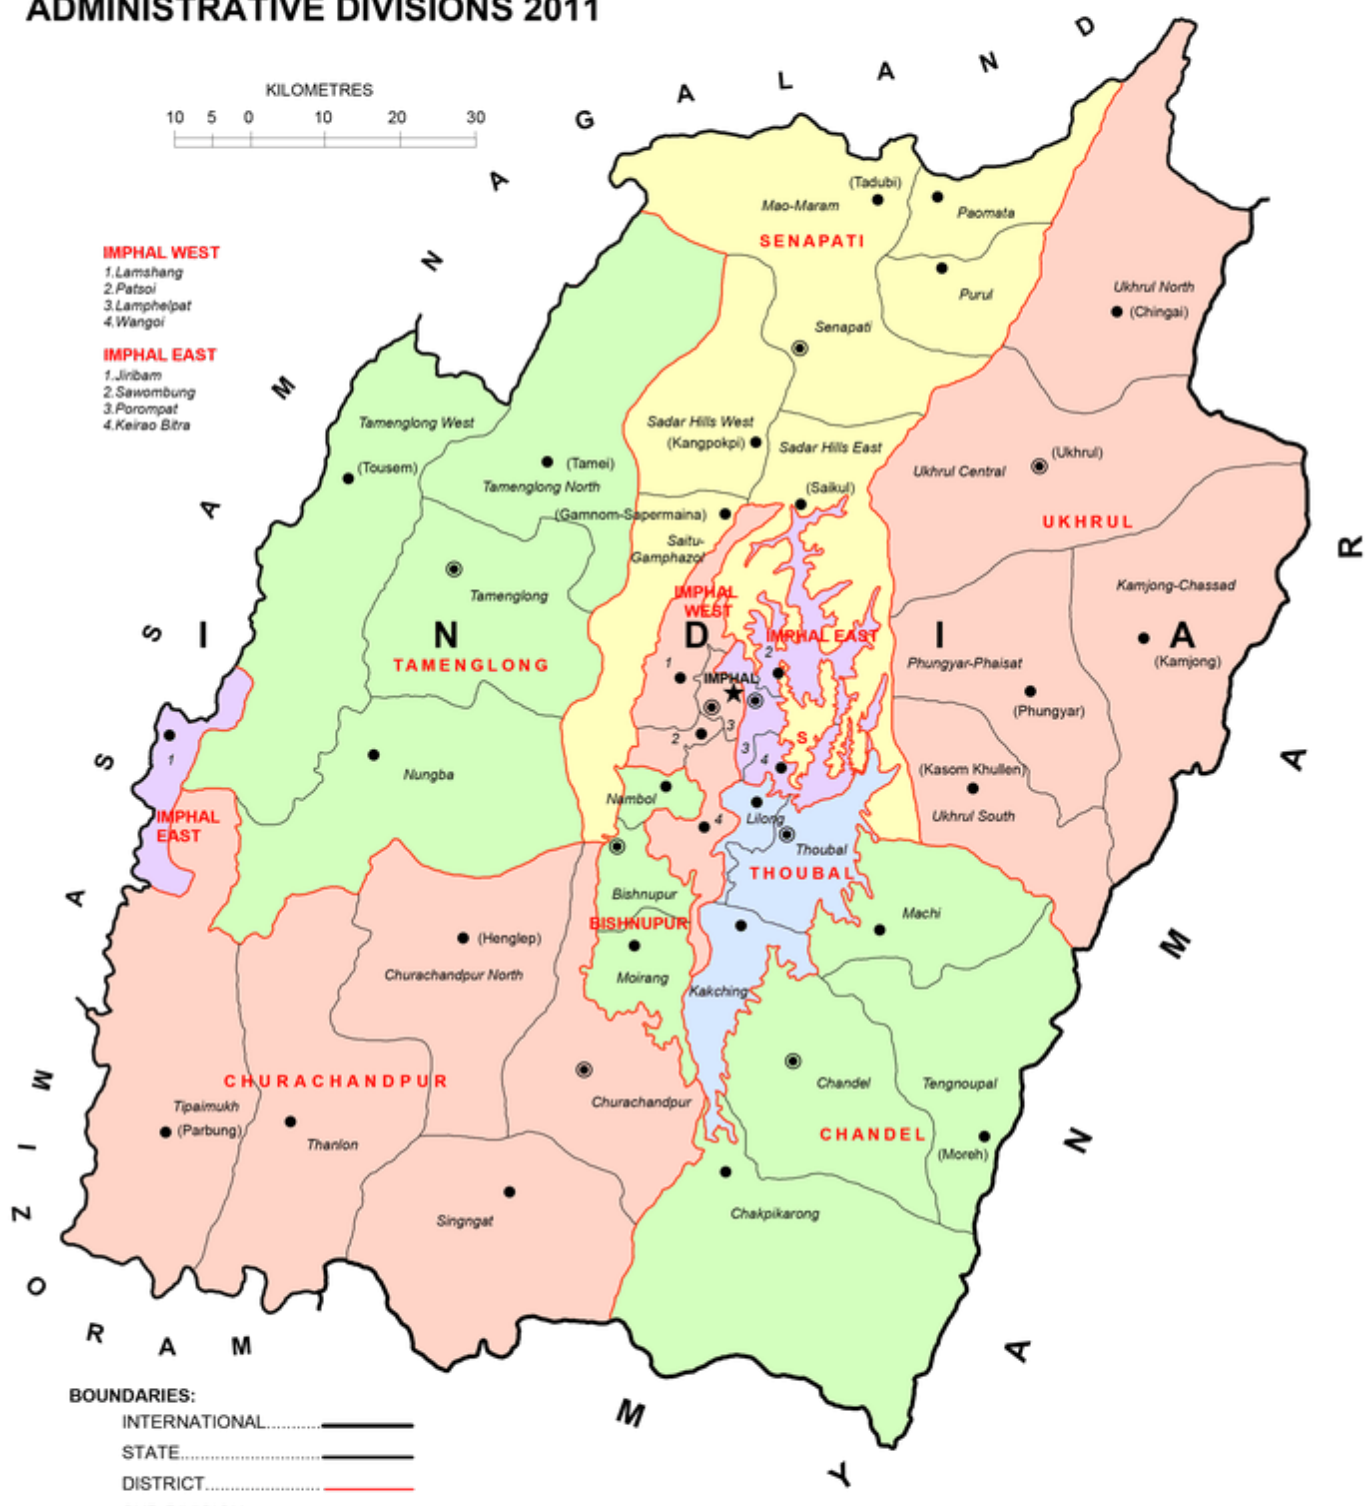

# MANIPUR ADMINISTRATIVE DIVISIONS 2011

**IMPHAL WEST**

- 1. Lamshang
- 2. Patsoi
- 3. Lampheipat
- 4. Wangoi

**IMPHAL EAST**

- 1. Jiribam
- 2. Sawombung
- 3. Porompat
- 4. Keirao Btra

**BOUNDARIES:**  
 INTERNATIONAL.....  
 STATE.....  
 DISTRICT.....  
 SUB-DIVISION.....

**HEADQUARTERS:**  
 STATE.....★  
 DISTRICT.....●  
 SUB-DIVISION.....●

**S - SENAPATI**

Where the district/sub-division name differs from its headquarters name, the latter is given within brackets.

The sub-divisional headquarters Tamenglong, Lampheipat, Porompat, Ukhrul, Chandel, Bishnupur, Churachandpur and Thoubal are located within the district headquarters.